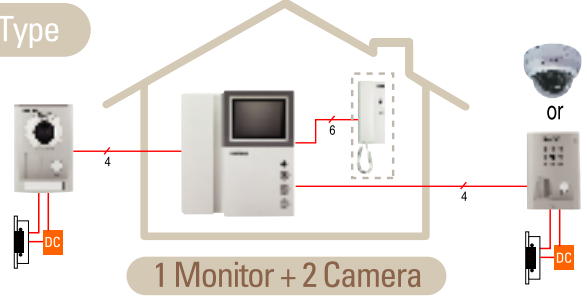

SECURITY PHONE KVM-301/KVM-D301

1 Type

2 Type

System Configurations

3 Type

4 Type

Specifications

※ The product may include optional or additional functions.

Model no.	KVM-301	KVM-D301
Power	SMPs AC90V ~ 240V	DC 17V
Power consumption	Max. 15W, Stand by 2W	
Assurance temperature	0°C ~ +50°C	
Communcation system	Duplex handset conversation	
CRT	4" flat tube	
Wiring	4 wires (camera), 6 wires (audio phone), 8 wires (video phone)	

Max. wiring distance	Ø0.65 single cable : 100m, 5C-2V coaxial cable : 150m
Mount type	Surface mount
Dimension (mm)	210(W)X222(H)X57(D)
Indoor unit connection	KDP-602G (Audio phone), KVM-301 (B/W video phone)
Camera connection	KC-D33, KC-D20, KC-MB20, KC-MB12, KC-MB14, KC-MB30, KC-MB31, KC-B61 KLP-302, KLP-304, KLP-306, KLP-308, KLP-312 KLP-P302, KLP-P304, KLP-P306, KLP-P308, KLP-P312