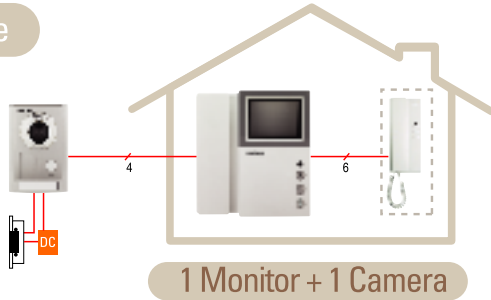

SECURITY PHONE KVM-301/KVM-D301

1 Type