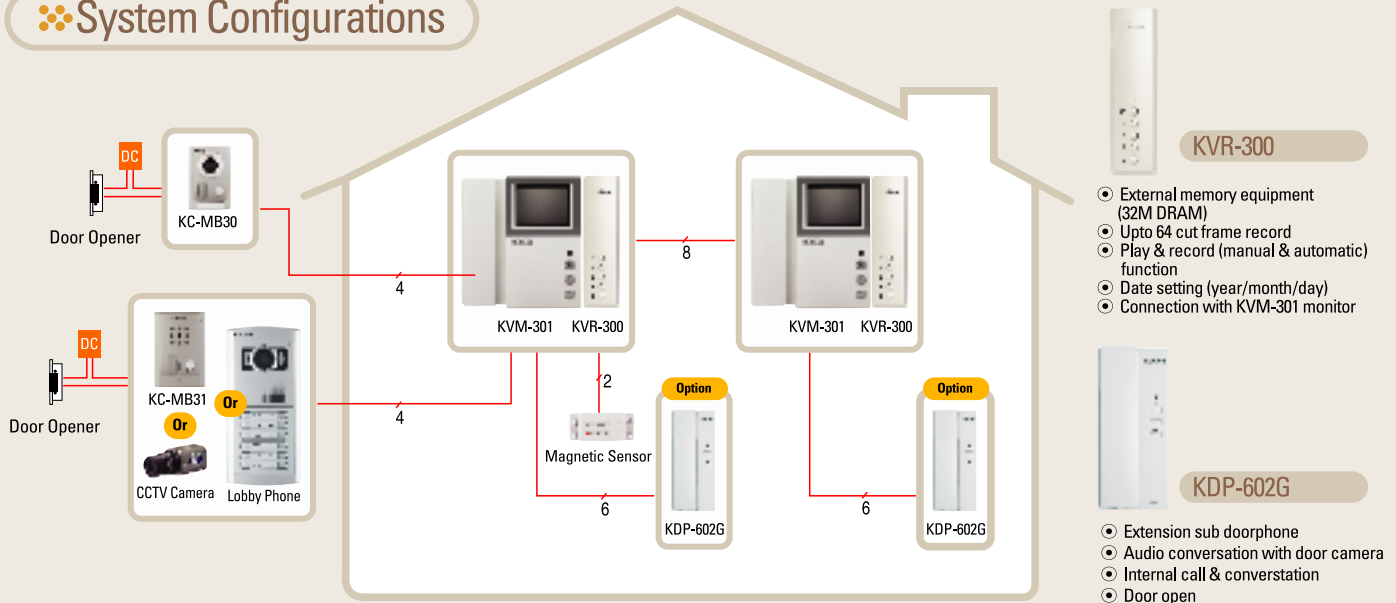

System Configurations